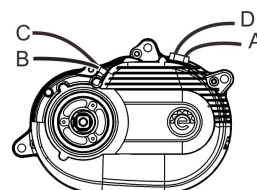

ITEM NO.	Gearbox cable	A (RT-AF)	D (RT-DM)	B (RT-BF)	C (RT-CM)
-	standard	10cm	10cm	21cm	10cm

ITEM NO.	Power cable	E (EF-RD)
V0005PD17	standard	80cm

ITEM NO.	Display cable	F (FM-FM)
V0005PC29	standard	65cm

ITEM NO.	Light cable	G (GM-GJ)	(GD-GL)
V0005PLI12	standard	61cm	25cm

ITEM NO.	Speed sensor cable	H (HF-HS)
V0008P15	standard	35cm

ITEM NO.	AF/I4U cable	I (IF-ID)
-	standard	50cm

*The tolerance of length is ±1CM